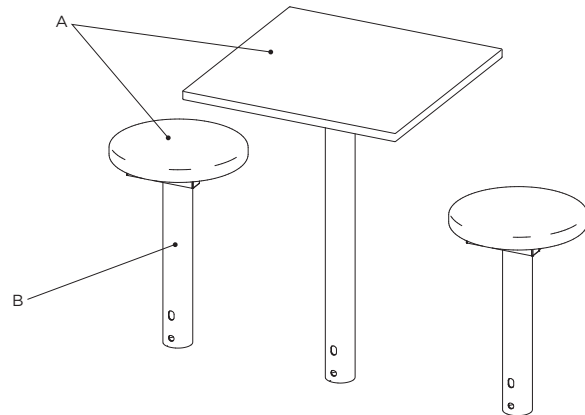

(B) Frame

Aluminum (A)

UPGRADE OPTIONS

Other Request (OQ)