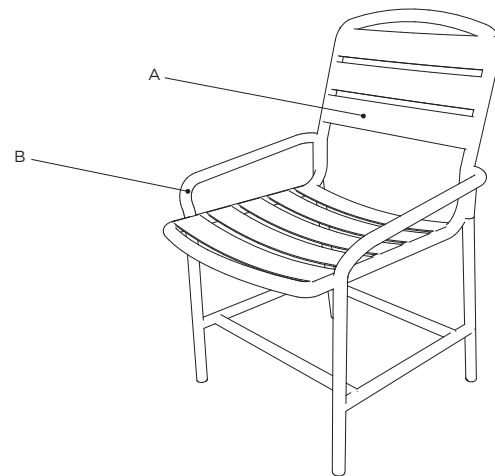

(B) Frame

Textured Aluminum (A)

UPGRADE OPTIONS

Other Request (OQ)

GET A QUOTE

Submit the following product information to contactus@fcuis.com for a quote.

1. Series | 2. Model # | 3. Material Options and Grade Selections | 4. Upgrade Options | 5. Quantity