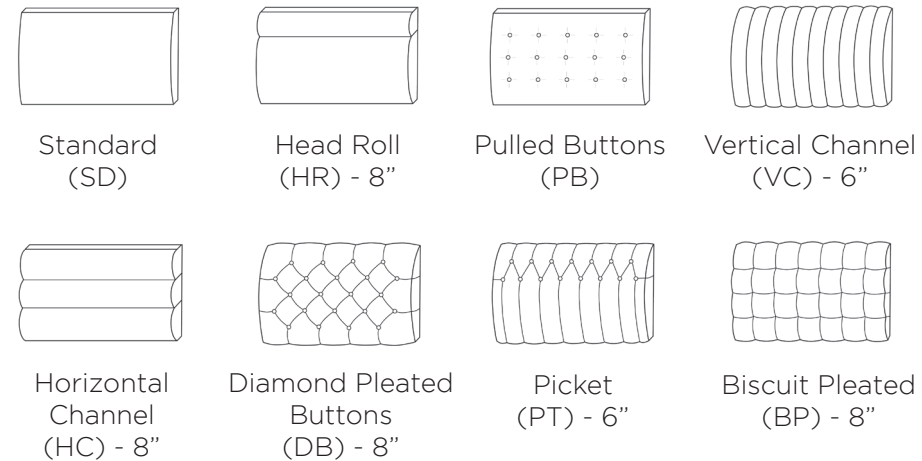

OASIS

SPECIFICATION SHEET

The Oasis booth series has a modern flair and is fully upholstered. The Hi-Resilient Foam (HRF) smooth back and seat construction are standard.

DIMENSIONS

Sizes listed are standard sizes. All sizes can be customized.
 Length: 48", 60", 72"
 Depth: 25 3/4"
 Height: 36", 42", 48"
 Seat Height: 18"

MATERIAL OPTIONS

See resources page for additional information.

- (A) Back Cushion**
Upholstery (U)
- (B) Seat**
Upholstery (U)
- (C) Legs (Square or Round)**
Black Matte Steel (S)
- (D) Optional Finished Outside Back**
Upholstery (U)

BOOTH SHAPES

These booth shapes are custom built booths to location size specifications.

BACK UPHOLSTERY STYLE AND TUFTING SIZE

UPGRADE OPTIONS

- Toe Kick (TK)
- Other Custom Request (OQ)
- Brushed Steel Legs (BL)