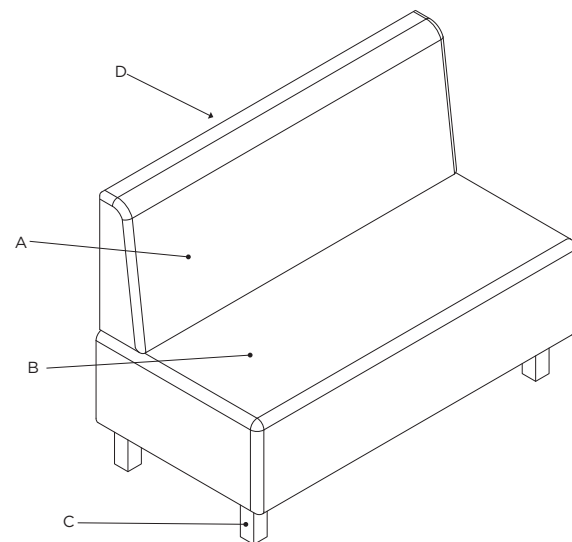

MATERIAL OPTIONS

See resources page for additional information.

- **(A) Back Cushion**
  Upholstery (U)
- **(B) Seat**
  Upholstery (U)
- **(C) Legs (Square or Round)**
  Black Matte Steel (S)
- **(D) Optional Finished Outside Back**
  Upholstery (U)