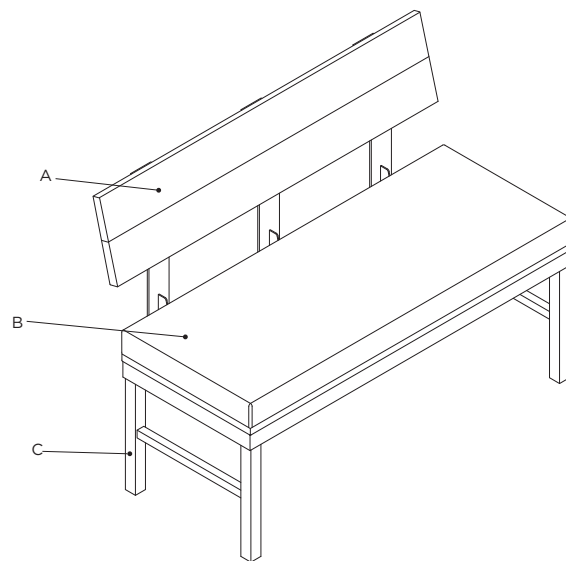

MIZE

SPECIFICATION SHEET

The Mize series features straight, single-sided booths featuring a comfortable and durable foam seat and distressed-wood back with a sturdy, metal frame.

DIMENSIONS

Sizes listed are standard sizes.
All sizes can be customized.
Length: 48", 60", 80", 90"
Depth: 21"
Height: 29"
Seat Height: 18"

MATERIAL OPTIONS

See resources page for additional information.

- (A) Back**
Wood (W)
- (B) Seat**
Upholstery (U)
- (C) Frame & Legs**
Metal (M)

BOOTH SHAPES

These booth shapes are custom built booths to location size specifications.