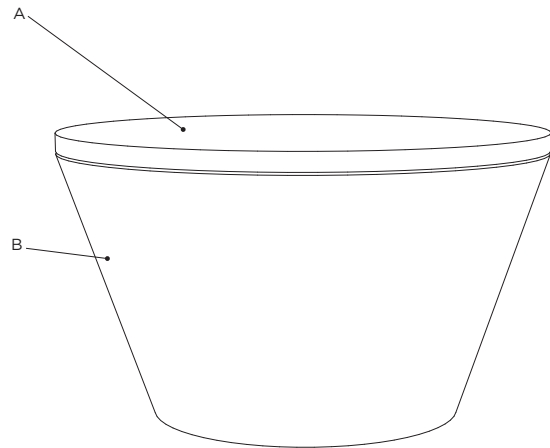

SPIRA

SPECIFICATION SHEET

The Spira drum table features a modern design with laminate sides, a solid surface top, and stainless steel glides.

OCCASIONAL TABLE

MODEL # SPR24T

DIMENSIONS

Diameter: 24"
Height: 16"

MATERIAL OPTIONS

See resources page for additional information.

(A) Top

Solid Surface (SS)

(B) Side

Laminate (L)

UPGRADE OPTIONS

Power (PR)