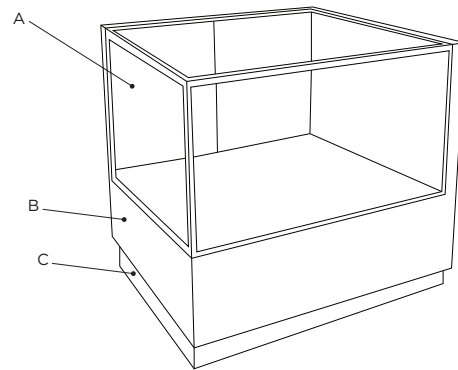

DISPLAY COUNTER

SPECIFICATION SHEET

Display Counters are great for retail usage. They are constructed of durable laminate and features a glass top with LED lighting options available.

MATERIAL OPTIONS

See resources page for additional information.

- (A) Top**
Glass (G)
- (B) Sides**
Laminate (L)
- (C) Base**
ABS (A)

UPGRADE OPTIONS

- Power (PR)
- LED Lighting (LT)
- Other Request (OQ)

DISPLAY COUNTER

MODEL # DIS101

DIMENSIONS
Length: 48"
Depth: 48"
Height: 32"

MODEL # DIS102

DIMENSIONS
Length: 72"
Depth: 48"
Height: 32"

MODEL # DIS103C

DIMENSIONS
Length: 48"
Depth: 48"
Height: 32"

GET A QUOTE

Submit the following product information to contactus@fcius.com for a quote.