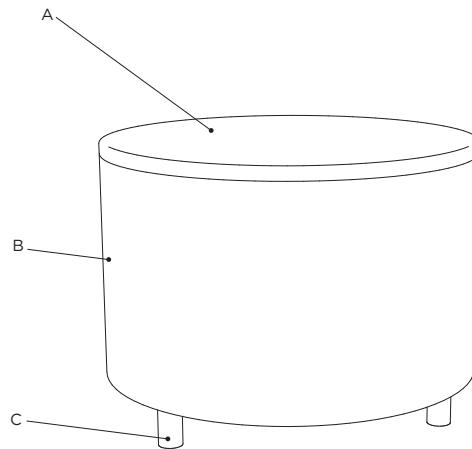

ARCATA

SPECIFICATION SHEET

The Arcata features a modern drum design with laminate sides, a solid surface table top, and metal legs.

OCCASIONAL TABLE

MODEL # ARC24T

DIMENSIONS

Diameter: 24"
Height: 18"

MATERIAL OPTIONS

See resources page for additional information.

- (A) Top**
Solid Surface (SS)
- (B) Side**
Laminate (L)
- (C) Legs**
Metal (M)

UPGRADE OPTIONS

Power (PR)

Other Request (OQ)