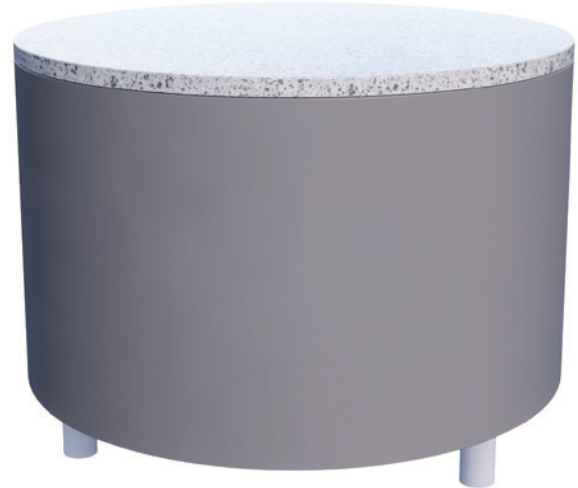

ARCATA

SPECIFICATION SHEET

The Arcata features a modern drum design with laminate sides, a solid surface table top, and metal legs.

OCCASIONAL TABLE

MODEL # ARC24T

DIMENSIONS

Diameter: 24"
Height: 18"

MATERIAL OPTIONS

See resources page for additional information.

- (A) Top**
Solid Surface (SS)
- (B) Side**
Laminate (L)
- (C) Legs**
Metal (M)

UPGRADE OPTIONS

Power (PR)

Other Request (OQ)