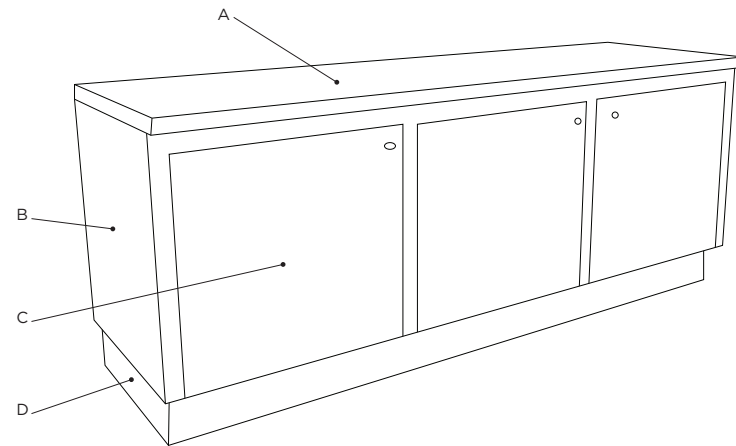

UPGRADE OPTIONS

Other Request (OQ)

SERVICE CABINETY

MODEL # CSC101

DIMENSIONS
Length: 24"
Depth: 24"
Height: 34"

MODEL # CSC103

DIMENSIONS
Length: 72"
Depth: 24"
Height: 34"

MODEL # CSC102

DIMENSIONS
Length: 48"
Depth: 24"
Height: 34"

MODEL # CSC104

DIMENSIONS
Length: 96"
Depth: 24"
Height: 34"