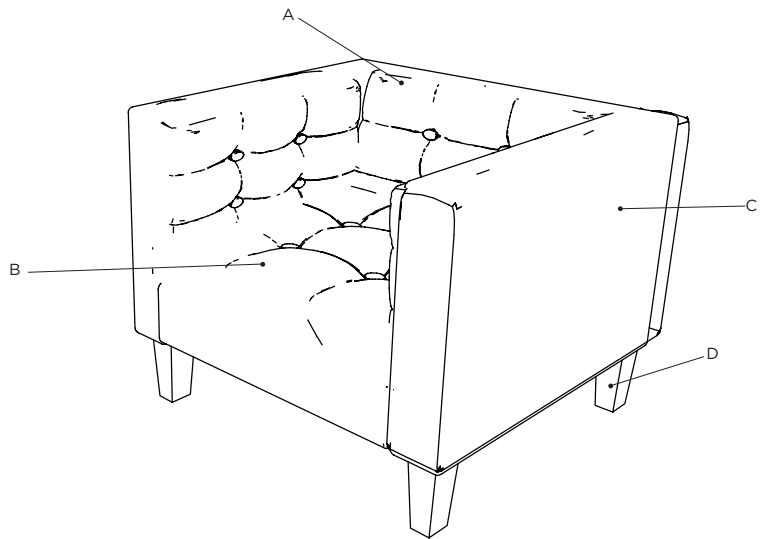

MATERIAL OPTIONS

See resources page for additional information.

- **(A) Back**
  Upholstery (U)
- **(B) Seat**
  Upholstery (U)
- **(C) Arms**
  Upholstery (U)
- **(D) Legs**
  Metal (M) or Wood (W)