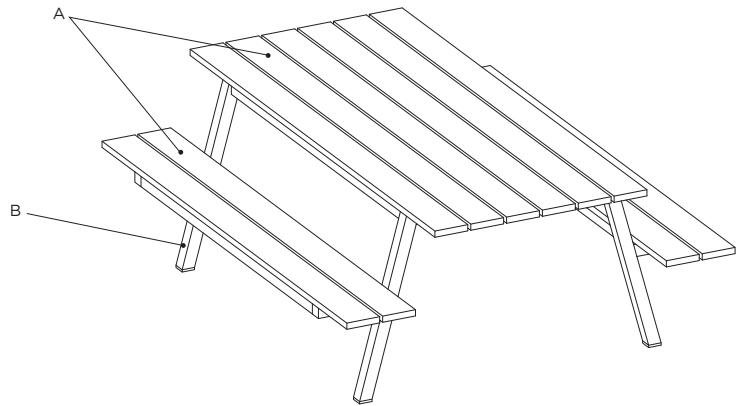

(B) Frame

Aluminum (A)

UPGRADE OPTIONS

Teak Wood (TW)
Other Request (OQ)

GET A QUOTE

Submit the following product information to contactus@fcius.com for a quote.

1. Series | 2. Model # | 3. Material Options and Grade Selections | 4. Upgrade Options | 5. Quantity