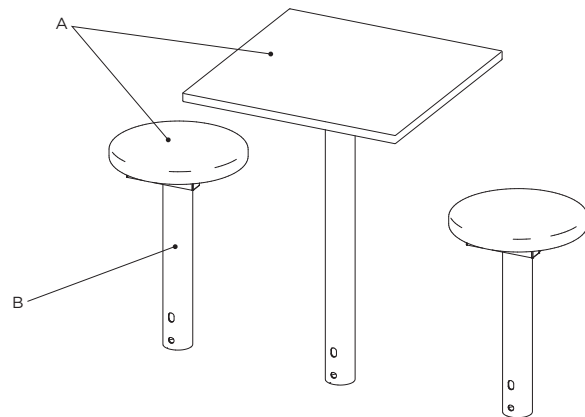

(B) Frame

Steel (S)

UPGRADE OPTIONS

Other Request (OQ)