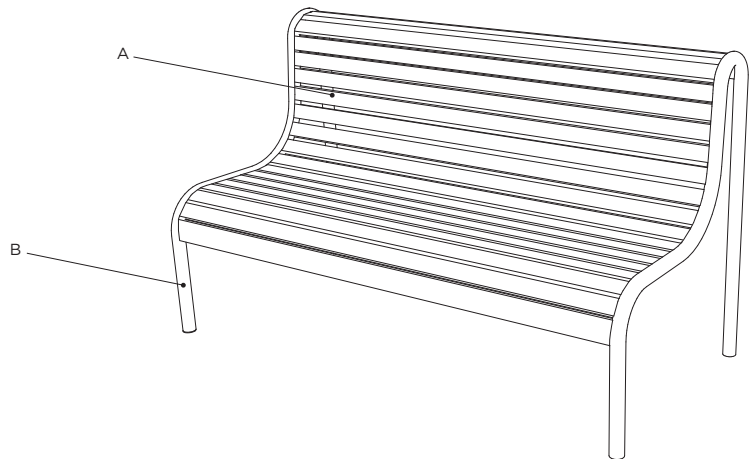

SLEIGH

SPECIFICATION SHEET

The Sleigh outdoor series is the perfect addition to any park or outdoor lounge space. It has a natural back contour for comfort and style and a bolt down construction. The back and seat are made from 100% recycled composite material and outlined by an aluminum frame.

BENCH

MODEL #SLE

DIMENSIONS

Length: 42", 60", 72", or 96"

Depth: 24"

Seat Height: 18"

Overall Height: 36"

MATERIAL OPTIONS

See resources page for additional information.

(A) Seat & Back

Composite (CP)

(B) Frame

Aluminum (A)

UPGRADE OPTIONS

Teak Wood (TW)

Other Request (OQ)