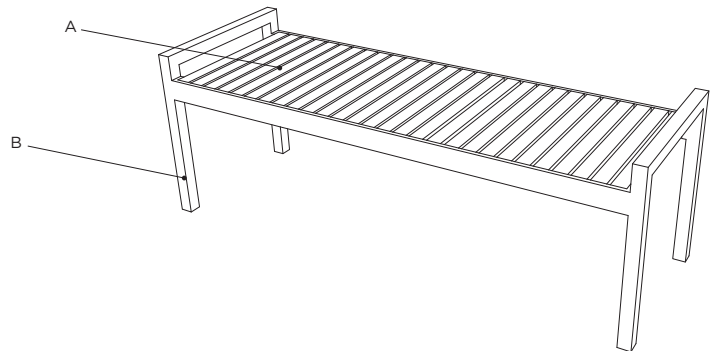

GIO

SPECIFICATION SHEET

The Gio outdoor series is a bolt down backless bench that can be used in a variety of outdoor spaces. It's made of a steel frame construction with outdoor composite materials making it a sturdy choice.

BENCH

MODEL #GIO

DIMENSIONS

Length: 42", 60", 72", or 96"

Depth: 20"

Seat Height: 18"

MATERIAL OPTIONS

See resources page for additional information.

(A) Seat

Composite (CP)

(B) Frame

Steel (S)

UPGRADE OPTIONS

Teak Wood (TW)

Other Request (OQ)

GET A QUOTE