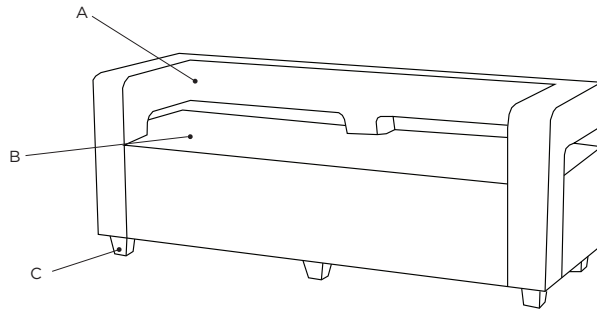

UPGRADE OPTIONS

Other Request (OQ)

GET A QUOTE

Submit the following product information to contactus@fcius.com for a quote.

1. Series | 2. Model # | 3. Material Options and Grade Selections | 4. Upgrade Options | 5. Quantity