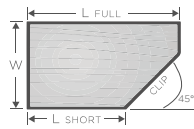

### EDGE PROFILE

### DIMENSIONS

Wood grain direction is as shown in thumbnail unless otherwise noted.

RECTANGULAR SIZES

W x L	MODEL #
24" x 20"	30082420
24" x 30"	30082430
24" x 42"	30082442
24" x 48"	30082448
30" x 36"	30083036
30" x 42"	30083042
30" x 48"	30083048
30" x 60"	30083060

CLIPPED CORNER SIZES

W x L x L	MODEL #
24" x 42" x 23"	30082442LCL
24" x 42" x 23"	30082442RCL
24" x 48" x 27"	30082448LCL
24" x 48" x 27"	30082448RCL
24" x 60" x 45"	30082460LCL
24" x 60" x 45"	30082460RCL
30" x 60" x 45"	30083060LCL
30" x 60" x 45"	30083060RCL

CIRCULAR SIZES

DIAMETER	MODEL #
24"	300824D
30"	300830D
36"	300836D
42"	300842D
48"	300848D

RACE TRACK SIZES

30" x 60"	30083060R
36" x 72"	30083672R