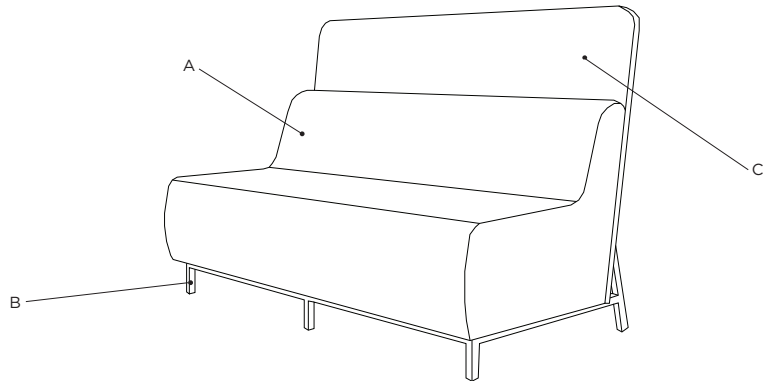

UPGRADE OPTIONS

- Power (PR)
- Other Request (OQ)

GET A QUOTE

Submit the following product information to contactus@fcious.com for a quote.

1. Series | 2. Model # | 3. Material Options and Grade Selections | 4. Upgrade Options | 5. Quantity