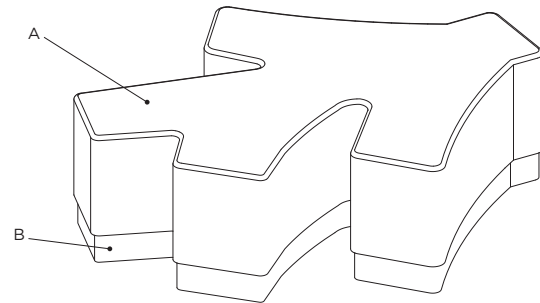

MATERIAL OPTIONS

See resources page for additional information.

- **(A) Bench**
  Upholstery (U)
- **(B) Base**
  ABS (A)

UPGRADE OPTIONS

Fire Retardant (FR)

Other Request (OQ)

TRUNK BENCH

MODEL # TRUNK