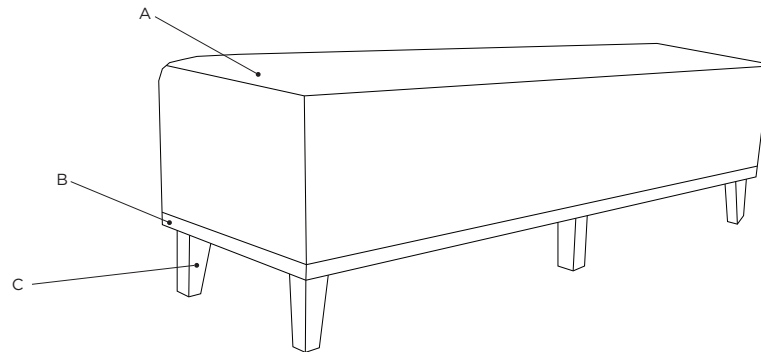

UPGRADE OPTIONS

Other Request (OQ)

BENCH 30

MODEL # IDR30