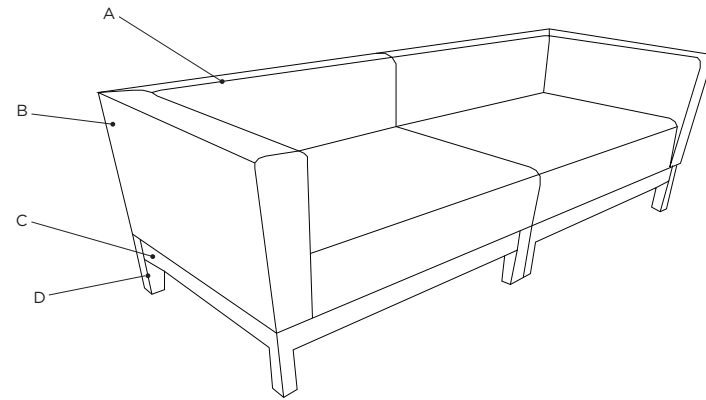

UPGRADE OPTIONS

- Accent Pilliows (AP)
- Other Request (OQ)

COUCH 60

MODEL # DAB60