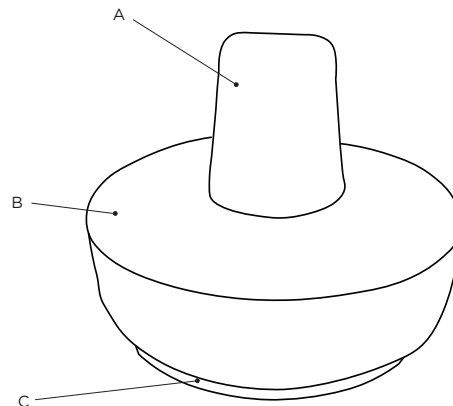

BELLA

SPECIFICATION SHEET

The Bella series is a flexible multi-use lounge seat that provides comfort and can fit in smaller spaces with its condensed circular design.

The indestructible moisture resistant ABS base will allow for installation on any type of flooring.

SOFA

MODEL # BEL60

DIMENSIONS

- Diameter: 60"
- Seat Depth: 19"
- Seat Height: 18"
- Overall Height: 42"

MATERIAL OPTIONS

See resources page for additional information.

- (A) Back**
Upholstery (U)
- (B) Seat**
Upholstery (U)
- (C) Toe Kick**
ABS (A)