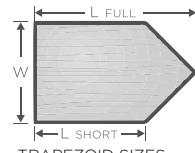

1008

SPECIFICATION SHEET

EDGE PROFILE

LUMBER BAND EDGE LAMINATE

The 1008 Series table top includes 1-1/4" high density PB core with high pressure laminate surface, 1/4" thick x 1-1/4" wood lumber band edge with a phenolic backer balance sheet on the underneath side.

DIMENSIONS

Wood grain direction is as shown in thumbnail unless otherwise noted.

RECTANGULAR SIZES

W x L	MODEL #
24" x 20"	10082420
24" x 30"	10082430
24" x 42"	10082442
24" x 48"	10082448
30" x 36"	10083036
30" x 42"	10083042
30" x 48"	10083048
30" x 60"	10083060

CLIPPED CORNER SIZES

W x L x L	MODEL #
24" x 42" x 23"	10082442LCL
24" x 42" x 23"	10082442RCL
24" x 48" x 27"	10082448LCL
24" x 48" x 27"	10082448RCL
24" x 60" x 45"	10082460LCL
24" x 60" x 45"	10082460RCL
30" x 60" x 45"	10083060LCL
30" x 60" x 45"	10083060RCL

SQUARE SIZES

24" x 24"	10082424
30" x 30"	10083030
36" x 36"	10083636
42" x 42"	10084242
48" x 48"	10084848

TRAPEZOID SIZES

30" x 48" x 42"	1008304842T
-----------------	-------------

GET A QUOTE

Submit the following product information to contactus@fcius.com for a quote.