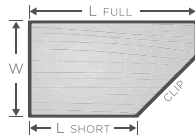

1008

SPECIFICATION SHEET

EDGE PROFILE

LUMBER BAND EDGE LAMINATE

The 1008 Series table top includes 1-1/4" high density PB core with high pressure laminate surface, 1/4" thick x 1-1/4" wood lumber band edge with a phenolic backer balance sheet on the underneath side.

DIMENSIONS

Wood grain direction is as shown in thumbnail unless otherwise noted.

RECTANGULAR SIZES

W x L	MODEL #
24" x 20"	10082420
24" x 30"	10082430
24" x 42"	10082442
24" x 48"	10082448
30" x 36"	10083036
30" x 42"	10083042
30" x 48"	10083048
30" x 60"	10083060

CLIPPED CORNER SIZES

W x L x L	MODEL #
24" x 42" x 23"	10082442LCL
24" x 42" x 23"	10082442RCL
24" x 48" x 27"	10082448LCL
24" x 48" x 27"	10082448RCL
24" x 60" x 45"	10082460LCL
24" x 60" x 45"	10082460RCL
30" x 60" x 45"	10083060LCL
30" x 60" x 45"	10083060RCL

SQUARE SIZES

24" x 24"	10082424
30" x 30"	10083030
36" x 36"	10083636
42" x 42"	10084242
48" x 48"	10084848

TRAPEZOID SIZES

30" x 48" x 42"	1008304842T
-----------------	-------------

GET A QUOTE

Submit the following product information to contactus@fcius.com for a quote.