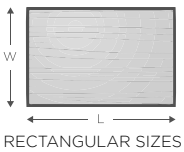

1008

SPECIFICATION SHEET

EDGE PROFILE

LUMBER BAND EDGE LAMINATE

The 1008 Series table top includes 1-1/4" high density PB core with high pressure laminate surface, 1/4" thick x 1-1/4" wood lumber band edge with a phenolic backer balance sheet on the underneath side.

DIMENSIONS

Wood grain direction is as shown in thumbnail unless otherwise noted.

RECTANGULAR SIZES

W x L	MODEL #
24" x 20"	10082420
24" x 30"	10082430
24" x 42"	10082442
24" x 48"	10082448
30" x 36"	10083036
30" x 42"	10083042
30" x 48"	10083048
30" x 60"	10083060

CLIPPED CORNER SIZES

W x L x L	MODEL #
24" x 42" x 23"	10082442LCL
24" x 42" x 23"	10082442RCL
24" x 48" x 27"	10082448LCL
24" x 48" x 27"	10082448RCL
24" x 60" x 45"	10082460LCL
24" x 60" x 45"	10082460RCL
30" x 60" x 45"	10083060LCL
30" x 60" x 45"	10083060RCL

SQUARE SIZES

24" x 24"	10082424
30" x 30"	10083030
36" x 36"	10083636
42" x 42"	10084242
48" x 48"	10084848

TRAPEZOID SIZES

30" x 48" x 42"	1008304842T
-----------------	-------------

GET A QUOTE

Submit the following product information to contactus@fcius.com for a quote.