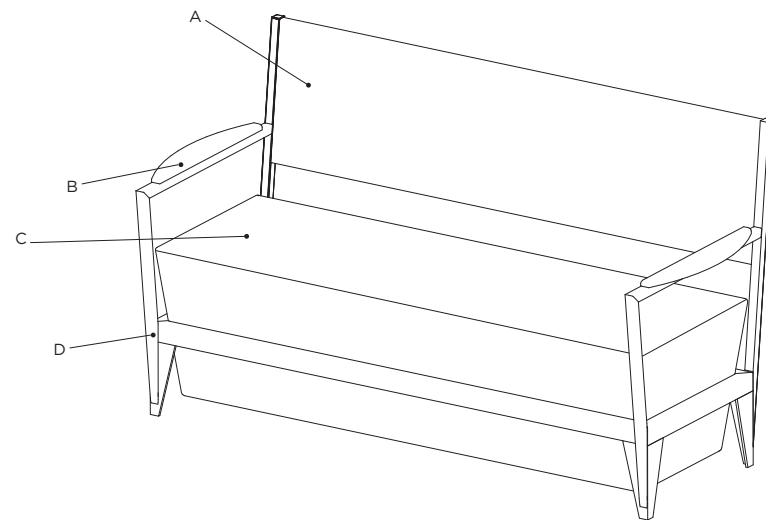

UPGRADE OPTIONS

Power (PR)   Other Request (OQ)

SOFA

MODEL # WED64