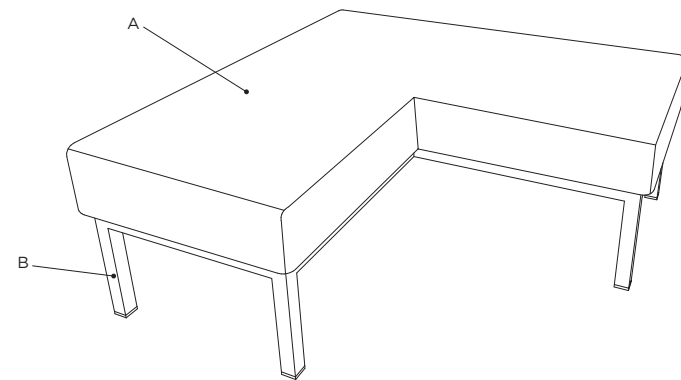

MATERIAL OPTIONS

See resources page for additional information.

- **(A) Seat**
  Upholstery (U)
- **(B) Legs**
  Metal (M)

UPGRADE OPTIONS

- Accent Pilliows (AP)
- Power (PR)
- Button Pulls (BP)
- Other Request (OQ)

STRAIGHT BENCH

MODEL # MOD24

DIMENSIONS

Width: 24"
Overall Depth: 20"
Overall Height: 16"

STRAIGHT BENCH

MODEL # MOD42

DIMENSIONS

Width: 42"
Overall Depth: 20"
Overall Height: 16"

STRAIGHT BENCH

MODEL # MOD48