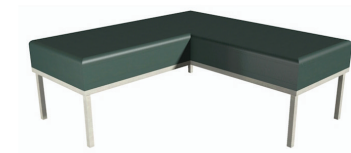

MODENA

SPECIFICATION SHEET

The Modena lounge series instantly creates low-profile seating for any type of space with smooth lines and lifted seating that leaves the floor exposed for easy cleaning.

The series includes straight, curved, or corner benches, featuring a comfortable and durable upholstered foam top on a durable metal frame.

STRAIGHT BENCH

MODEL # MOD24

DIMENSIONS

Width: 24"
Overall Depth: 20"
Overall Height: 16"

STRAIGHT BENCH

MODEL # MOD42

DIMENSIONS

Width: 42"
Overall Depth: 20"
Overall Height: 16"

STRAIGHT BENCH

MODEL # MOD48

DIMENSIONS

Width: 48"
Overall Depth: 20"
Overall Height: 16"

CORNER BENCH

MODEL # MOD-L

DIMENSIONS

Width: 42" x 42"
Seat Depth: 20"
Overall Height: 16"

RADIUS BENCH

MODEL # MOD-RADIUS

DIMENSIONS

Width: 39"
Seat Depth: 20"
Overall Height: 16"

GET A QUOTE

Submit the following product information to contactus@fcius.com for a quote.

1. Series | 2. Model # | 3. Material Options and Grade Selections | 4. Upgrade Options | 5. Quantity