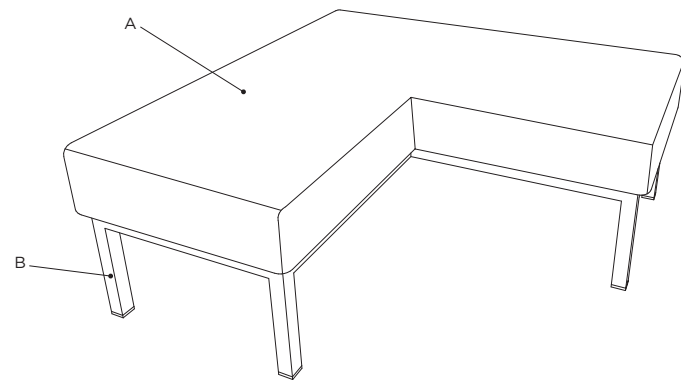

MATERIAL OPTIONS

See resources page for additional information.

- **(A) Seat**
  Upholstery (U)
- **(B) Legs**
  Metal (M)

UPGRADE OPTIONS

- Fire Retardant (FR)
- Accent Pilliows (AP)
- Power (PR)
- Button Pulls (BP)
- Other Request (OQ)

STRAIGHT BENCH

MODEL # MOD24

DIMENSIONS

Width: 24"
Overall Depth: 20"
Overall Height: 16"

STRAIGHT BENCH

MODEL # MOD42

DIMENSIONS

Width: 42"
Overall Depth: 20"
Overall Height: 16"

STRAIGHT BENCH

MODEL # MOD48