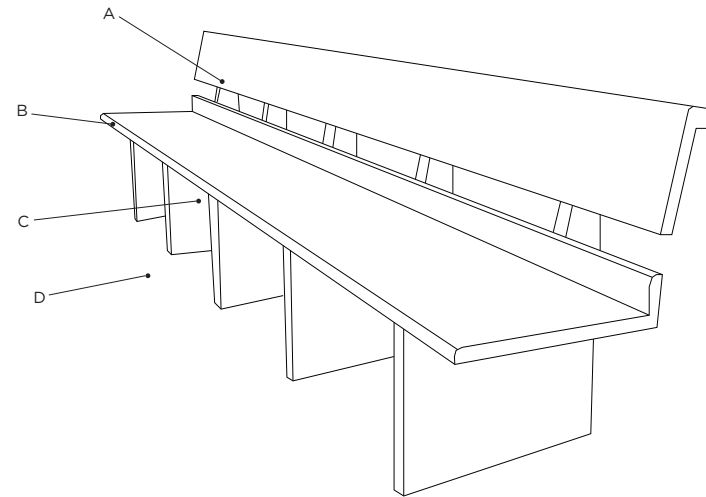

MASSA

SPECIFICATION SHEET

The Massa series is made of all solid wood and is sure to give any space a traditional, yet contemporary feel. Available in four standard sizes with customizations possible.

MATERIAL OPTIONS

See resources page for additional information.

- (A) Back Panel**
Wood (W)
- (B) Seat**
Wood (W)
- (C) Legs**
Wood (W)

UPGRADE OPTIONS

- Seat Pad (SP)
- Other Request (OQ)

BENCH 60

MODEL # MAS60

DIMENSIONS

Length: 60"
Overall Depth: 22"
Seat Height: 18"
Overall Height: 32 1/2"

BENCH 72

MODEL # MAS72

DIMENSIONS

Length: 72"
Overall Depth: 22"
Seat Height: 18"
Overall Height: 32 1/2"

BENCH 84

MODEL # MAS84

DIMENSIONS

Length: 84"
Overall Depth: 22"
Seat Height: 18"
Overall Height: 32 1/2"

BENCH 96

MODEL # MAS96

DIMENSIONS

Length: 96"
Overall Depth: 22"
Seat Height: 18"
Overall Height: 32 1/2"

GET A QUOTE

Submit the following product information to contactus@fcius.com for a quote.

1. Series | 2. Model # | 3. Material Options and Grade Selections | 4. Upgrade Options | 5. Quantity