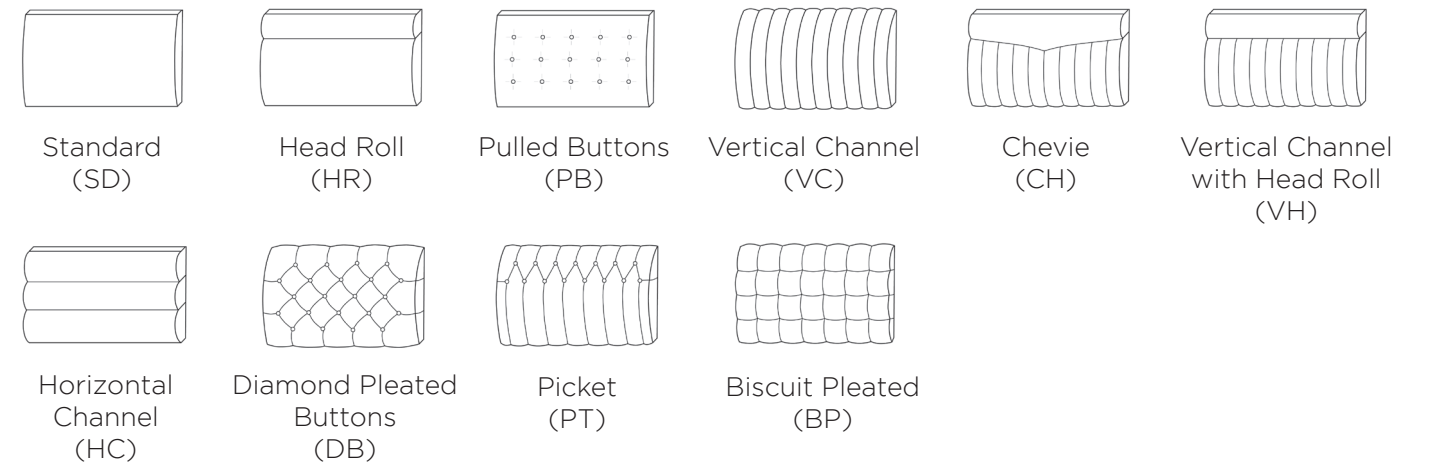

SAXET

SPECIFICATION SHEET

The Saxet booth series features comfortable and durable foam seating along with wood trim.

DIMENSIONS

Sizes listed are standard sizes.
All sizes can be customized.
Length: 48", 60", 72"
Depth: 27"
Height: 36", 42", 48"
Seat Height: 18"

MATERIAL OPTIONS

See resources page for additional information.

(A) Back Cushion

Upholstery (U)

(B) Back Panel

Wood Veneer (V), Laminate (L),

(C) Seat

Upholstery (U)

(D) Legs

Wood (W)

BOOTH SHAPES

These booth shapes are custom built booths to location size specifications.

BACK UPHOLSTERY STYLE

UPGRADE OPTIONS

Fire Retardant (FR)

Other Custom Request (OQ)