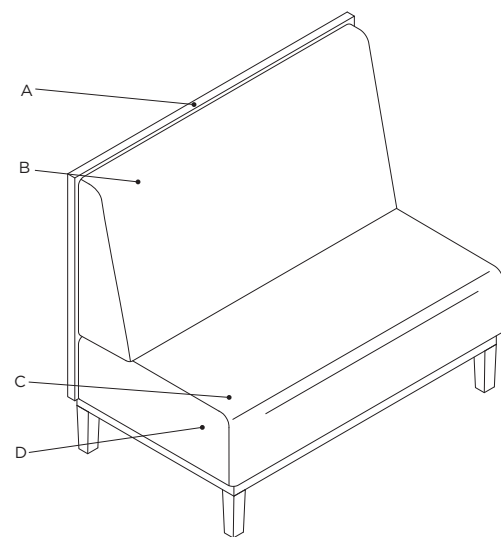

(D) Legs

Wood (W)