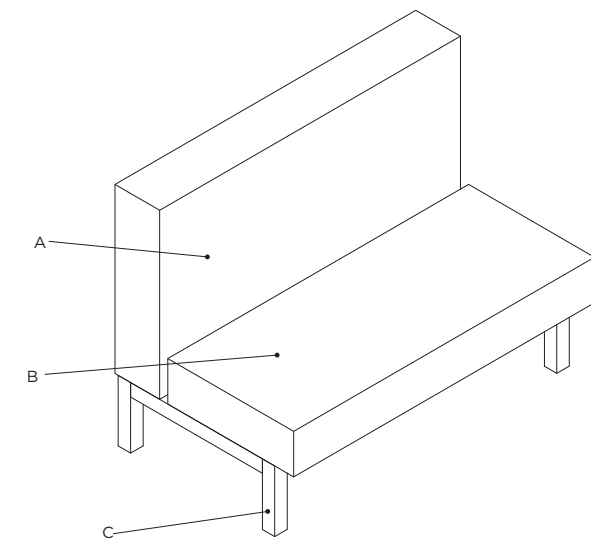

CETERA

SPECIFICATION SHEET

The Cetera upholstered booth series, are straight, single-sided booths featuring a comfortable and durable foam seat and back built on a sturdy metal frame.

DIMENSIONS

Sizes listed are standard sizes.
All sizes can be customized.
Length: 48", 60", 72"
Depth: 27"
Height: 36", 42", 48"
Seat Height: 18"

MATERIAL OPTIONS

See resources page for additional information.

- **(A) Back Cushion**
  Upholstery (U)
- **(B) Seat**
  Upholstery (U)
- **(C) Legs**
  Metal (M)